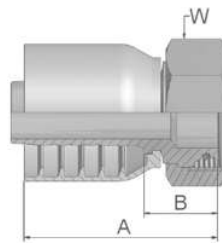

CA Female Metric 24° Light Series with O-Ring Swivel – Straight

ISO 12151-2-SWS-L – DKOL

Part Number	Hose I.D.				Thread metric	Tube O.D. mm	A mm	B mm	W mm
	DN	Inch	Size	mm					
1CA73-28-16	25	1	-16	25.4	M36x2	28	87	36	41
1CA73-35-20	31	1 1/4	-20	31.8	M45x2	35	103	39	50
1CA73-42-24	38	1 1/2	-24	38.1	M52x2	42	104	41	60

Fittings with standard O-ring seals can be used for temperatures from -40 °C up to +105 °C.
O-rings see section Eb. Special O-rings are available on request.

CE Female Metric 24° Light Series with O-Ring Swivel – 45° Elbow

ISO 12151-2-SWE -L – DKOL 45°

Part Number	Hose I.D.				Thread metric	Tube O.D. mm	A mm	B mm	W mm
	DN	Inch	Size	mm					
1CE73-35-20	31	1 1/4	-20	31.8	M45x2	35	162	97	37

Fittings with standard O-ring seals can be used for temperatures from -40 °C up to +105 °C.
O-rings see section Eb. Special O-rings are available on request.