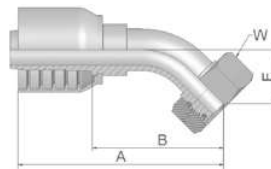

CA Female Metric 24° Light Series with O-Ring Swivel – Straight

ISO 12151-2-SWS-L – DKOL

Part Number	Hose I.D.				Thread metric	Tube O.D. mm	A mm	B mm	W mm
	DN	Inch	Size	mm					
1CA73-28-16	25	1	-16	25.4	M36x2	28	87	36	41
1CA73-35-20	31	1 1/4	-20	31.8	M45x2	35	103	39	50
1CA73-42-24	38	1 1/2	-24	38.1	M52x2	42	104	41	60

Fittings with standard O-ring seals can be used for temperatures from -40 °C up to +105 °C.
O-rings see section Eb. Special O-rings are available on request.

CE Female Metric 24° Light Series with O-Ring Swivel – 45° Elbow

ISO 12151-2-SWE -L – DKOL 45°

Part Number	Hose I.D.				Thread metric	Tube O.D. mm	A mm	B mm	W mm
	DN	Inch	Size	mm					
1CE73-35-20	31	1 1/4	-20	31.8	M45x2	35	162	97	37

Fittings with standard O-ring seals can be used for temperatures from -40 °C up to +105 °C.
O-rings see section Eb. Special O-rings are available on request.