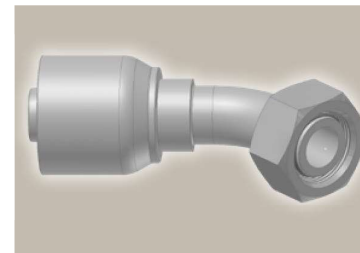

CA Female Metric 24° Light Series with O-Ring Swivel – Straight

ISO 12151-2-SWS-L – DKOL

Part Number	Hose I.D.				Thread metric	Tube O.D. mm	A mm	B mm	W mm
	DN	Inch	Size	mm					
1CA73-28-16	25	1	-16	25.4	M36x2	28	87	36	41
1CA73-35-20	31	1 1/4	-20	31.8	M45x2	35	103	39	50
1CA73-42-24	38	1 1/2	-24	38.1	M52x2	42	104	41	60

Fittings with standard O-ring seals can be used for temperatures from -40 °C up to +105 °C.
O-rings see section Eb. Special O-rings are available on request.

CE Female Metric 24° Light Series with O-Ring Swivel – 45° Elbow

ISO 12151-2-SWE -L – DKOL 45°

Part Number	Hose I.D.				Thread metric	Tube O.D. mm	A mm	B mm	W mm
	DN	Inch	Size	mm					
1CE73-35-20	31	1 1/4	-20	31.8	M45x2	35	162	97	37

Fittings with standard O-ring seals can be used for temperatures from -40 °C up to +105 °C.
O-rings see section Eb. Special O-rings are available on request.